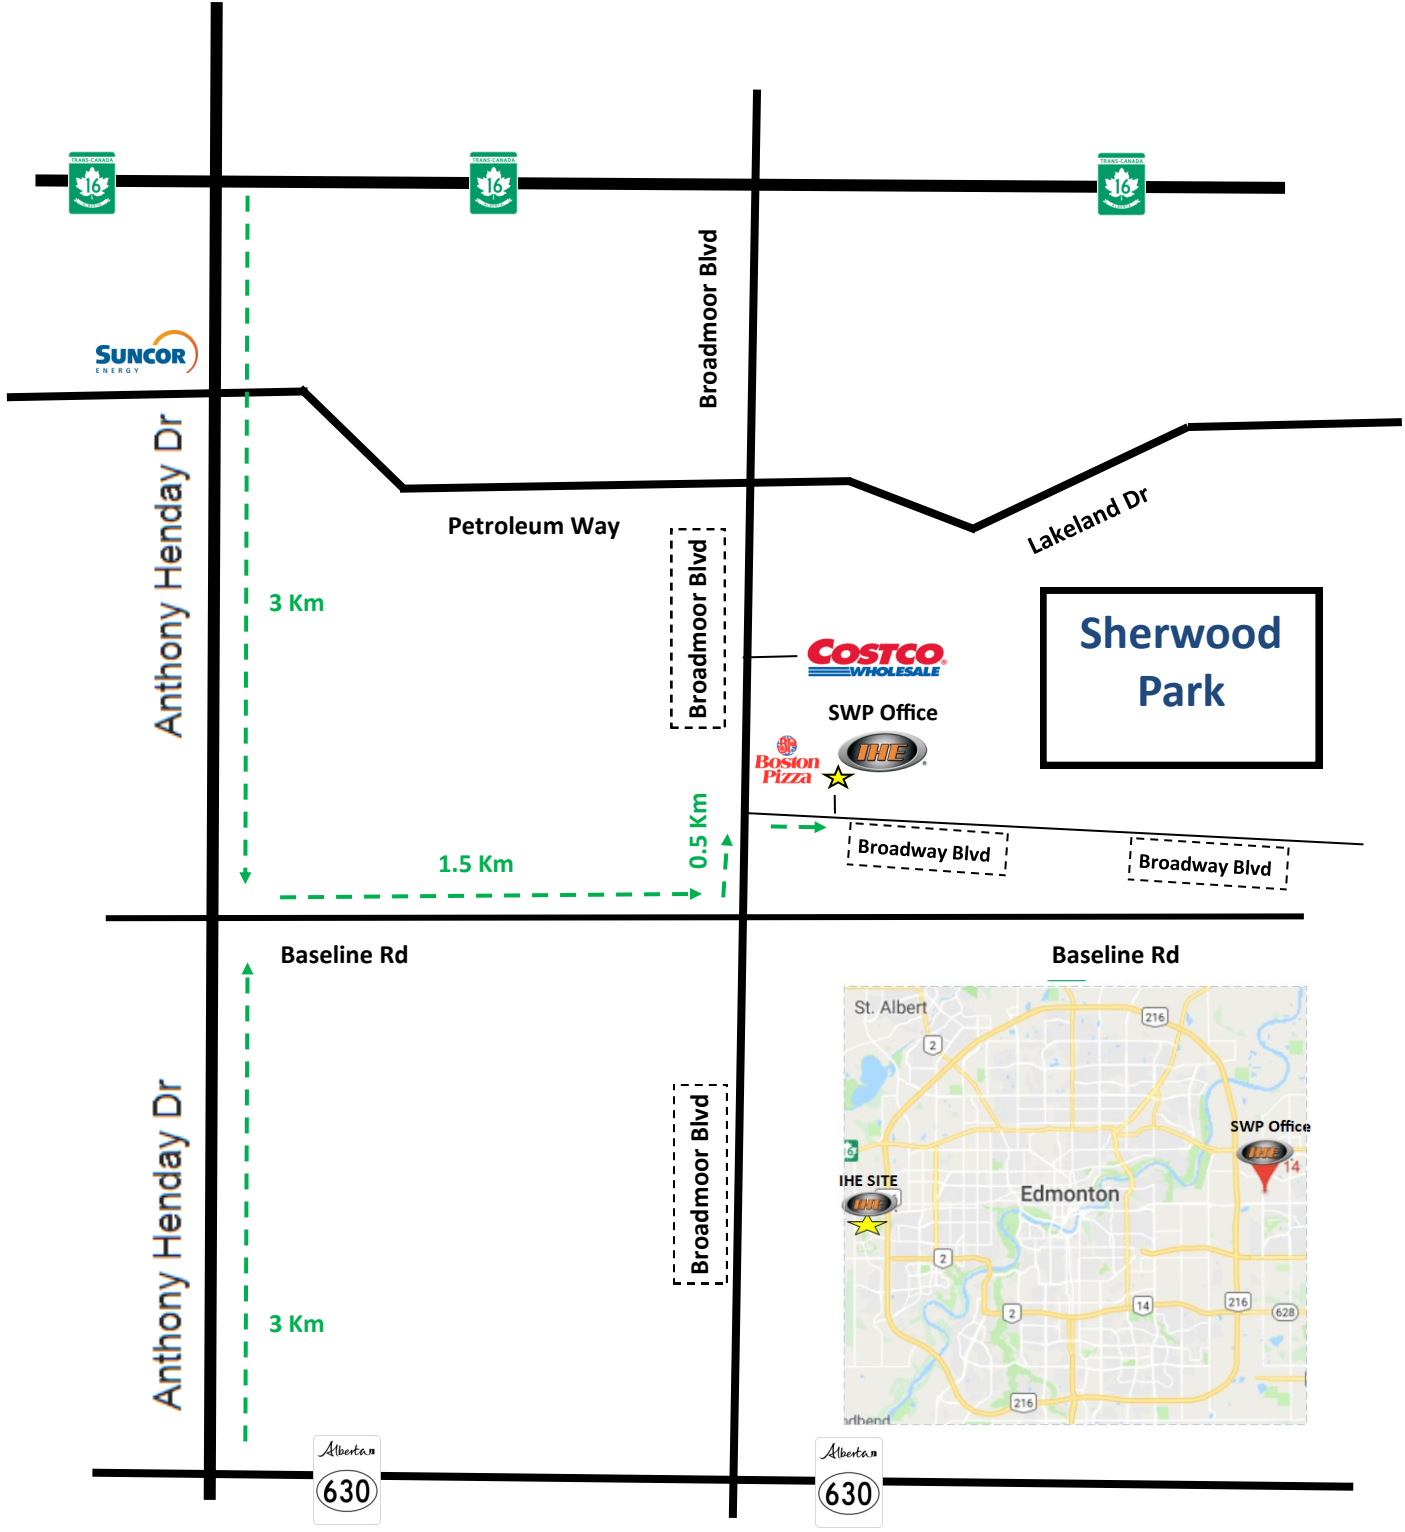

Directions to Sherwood Park Office

41 Broadway Blvd #14
Sherwood Park, AB T8H 2C1

Sherwood Park