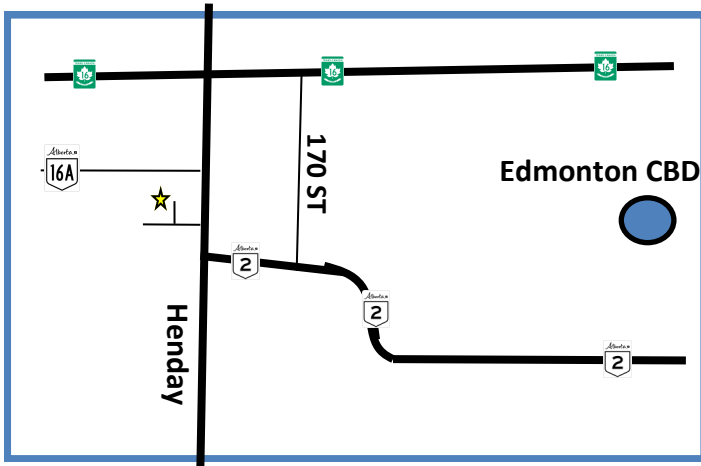

# Directions to Edmonton, AB Training Site

9650 199st NW  
Edmonton, AB  
T5T 6E8

**FIRST DAY**  
**REPORT TO SITE**  
**6:45 AM**

**For Orientation**  
**MUST WEAR:**  
**CSA Steel Toed Boots**